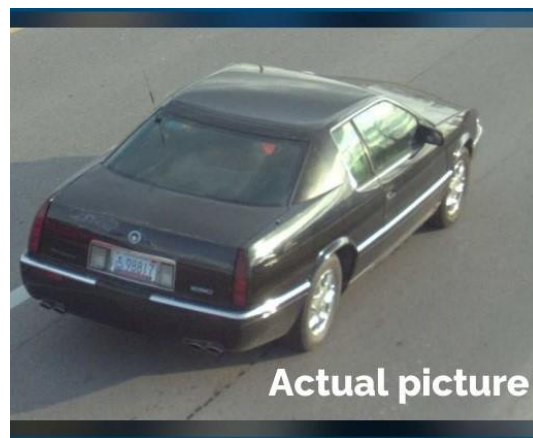

Statewide Silver Alert issued for missing Lawrence man

DOUGLAS COUNTY – The Lawrence Police Department requested the Kansas Bureau of Investigation (KBI) issue a statewide Silver Alert for a missing Lawrence man.

The whereabouts of 84-year-old Keith W. Schmitz are unknown, and the public's assistance is requested to help locate him.

Keith is likely driving a black 2001 Cadillac Eldorado bearing Kansas tag 98817. It has damage to the passenger side door. He may have headed south, possibly into Oklahoma.

Keith is described as a white male, approximately 5 foot 9 inches tall, and weighing around 145 pounds. He has grey hair and blue eyes. Keith has dementia and may need assistance returning safely.

If you see Keith Schmitz or this vehicle, please call 911 immediately. If you have other information about this case, please call the Lawrence Police Department at (785) 843-0250.